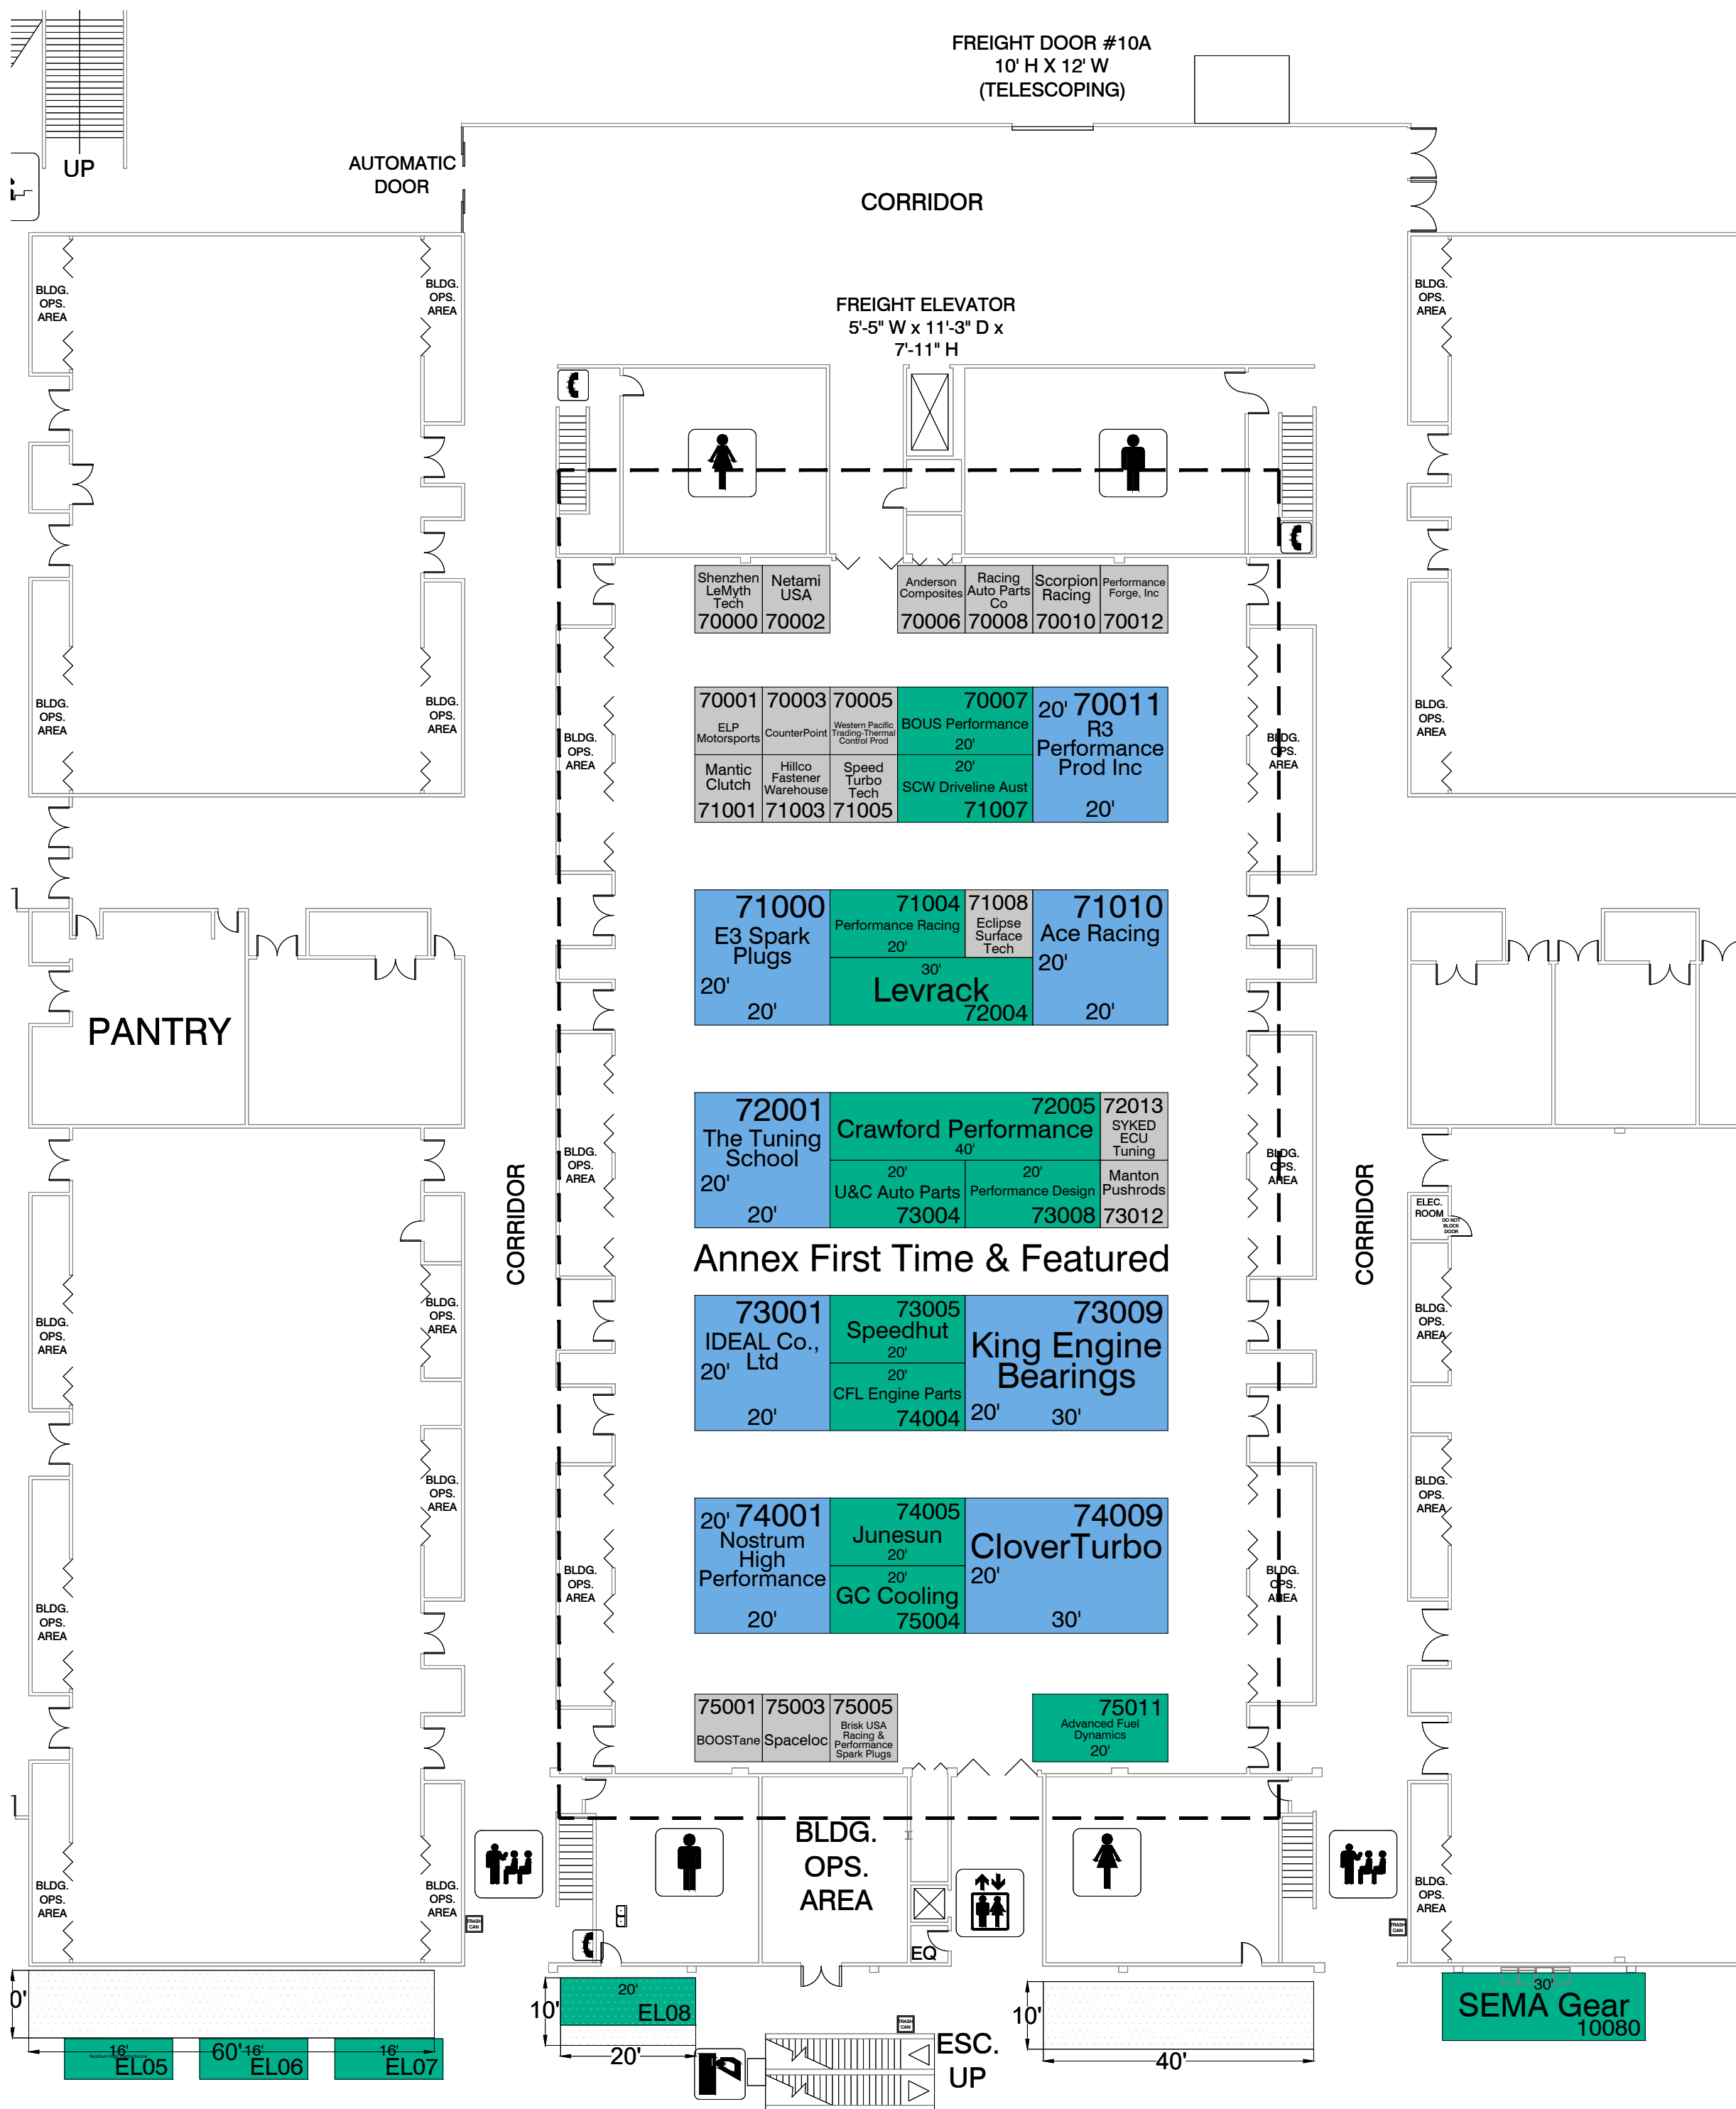

SEMA 2018

OCTOBER 30 - NOVEMBER 2

LAS VEGAS CONVENTION CENTER - NORTH MEETING ROOMS LAS VEGAS, NV

REVISION
Date: 7/30/2018
By: ANTHONY MADDEN, NRDC

BOOTH COUNT

FREIGHT TARGET LEGEND		
THURSDAY	10/25/18	8:00 AM
FRIDAY	10/26/18	8:00 AM
SATURDAY	10/27/18	8:00 AM
SUNDAY	10/28/18	8:00 AM
MONDAY	10/29/18	8:00 AM
MONDAY	10/29/18	5:00 PM
★ LAST-IN / FIRST-OUT		
FOR TARGET DATE CHANGES PLEASE EMAIL SAM BLANTON AT SAM.BLANTON@FREEMANCO.COM		
NO FREIGHT AISLE		

BUILDING LEGEND

DRAWING INFO

Passport Line Item Number:
#4294325
Facility:
LAS VEGAS CONVENTION CENTER
Hall / Level:
ALL HALLS
City & State:
LAS VEGAS, NV
Scale: Custom
Job #: 422671
AE: DAN BAUMGART
Prod. AE: DAN BAUMGART
Started: 7/30/2018
Started By: ANTHONY MADDEN, NRDC
Prod. Branch: LAS VEGAS

FREEMAN

File Path: C:\NRDC_FloorPlans\Shows\2018\11-Nov\SEMA (422671)\Other\TARGET\SEMA 18_TARGET.dwg | Tab Name: 32nd_North Mtg Rm