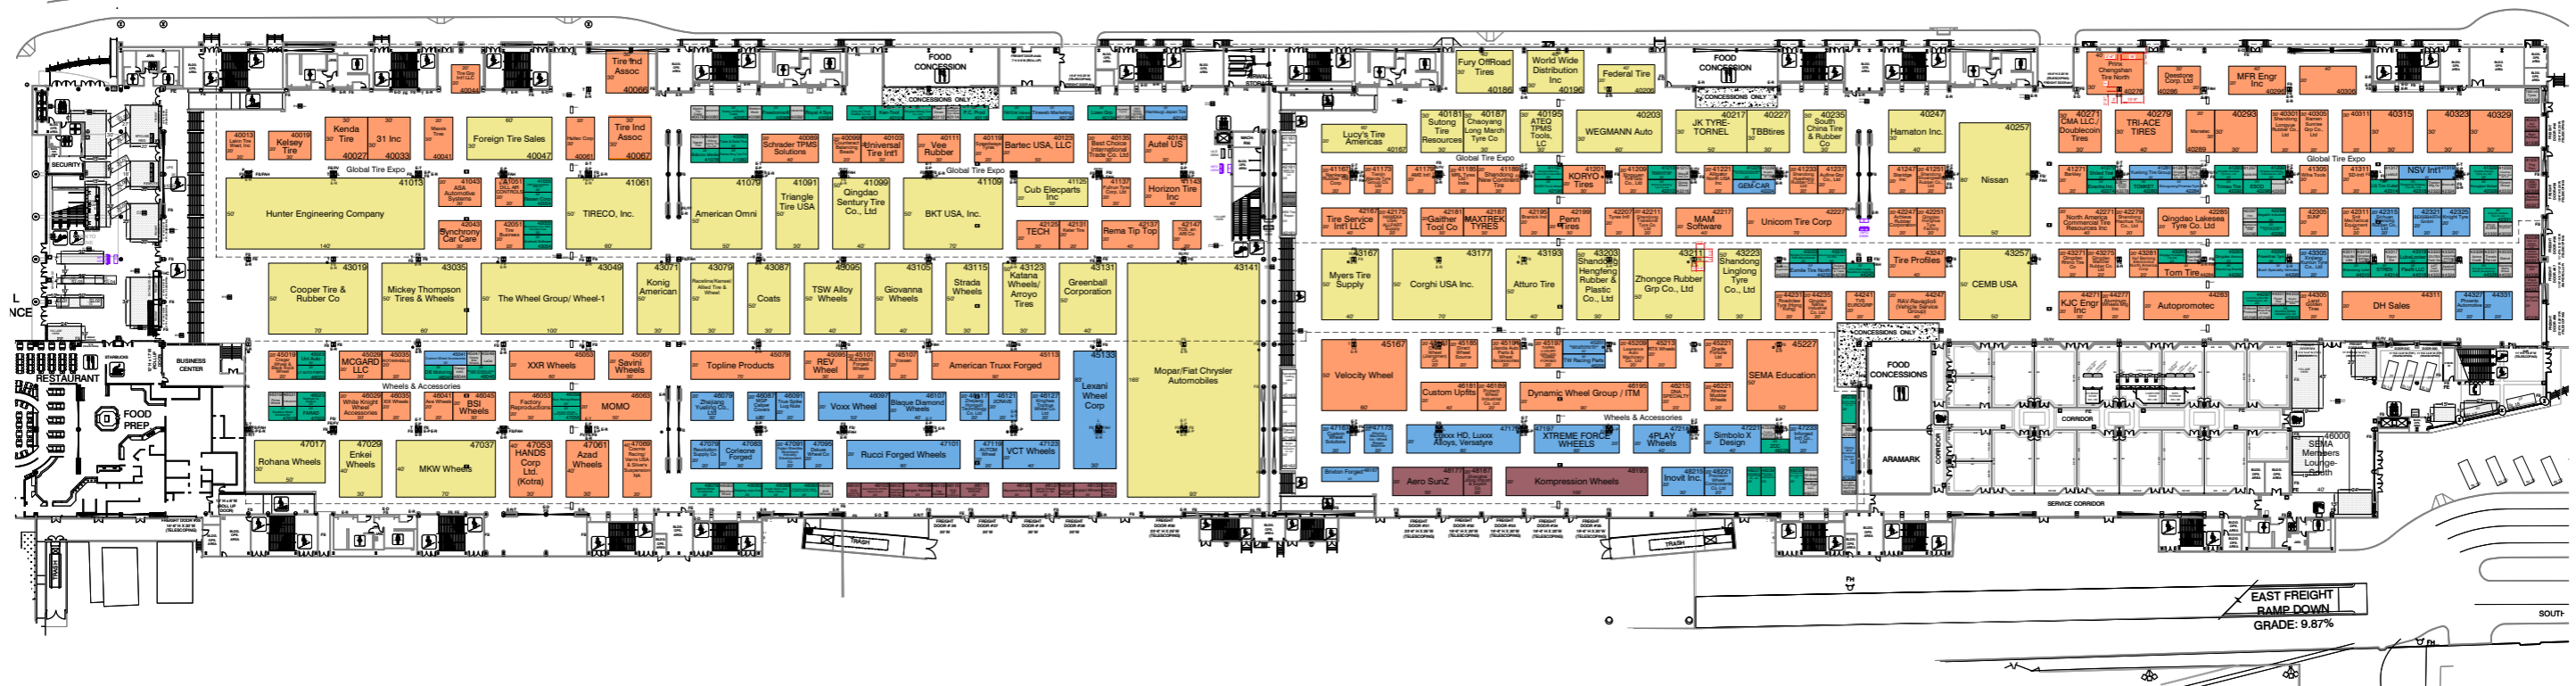

# SEMA 2019

NOVEMBER 5 - NOVEMBER 8  
 LAS VEGAS CONVENTION CENTER - SOUTH HALL-LOWER  
 LAS VEGAS, NV

FREIGHT TARGET LEGEND		
THURSDAY	10/31/19	8:00 AM
FRIDAY	11/1/19	8:00 AM
SATURDAY	11/2/19	8:00 AM
SUNDAY	11/3/19	8:00 AM
MONDAY	11/4/19	8:00 AM
MONDAY	11/4/19	5:00 PM
★ LAST-IN / FIRST-OUT		