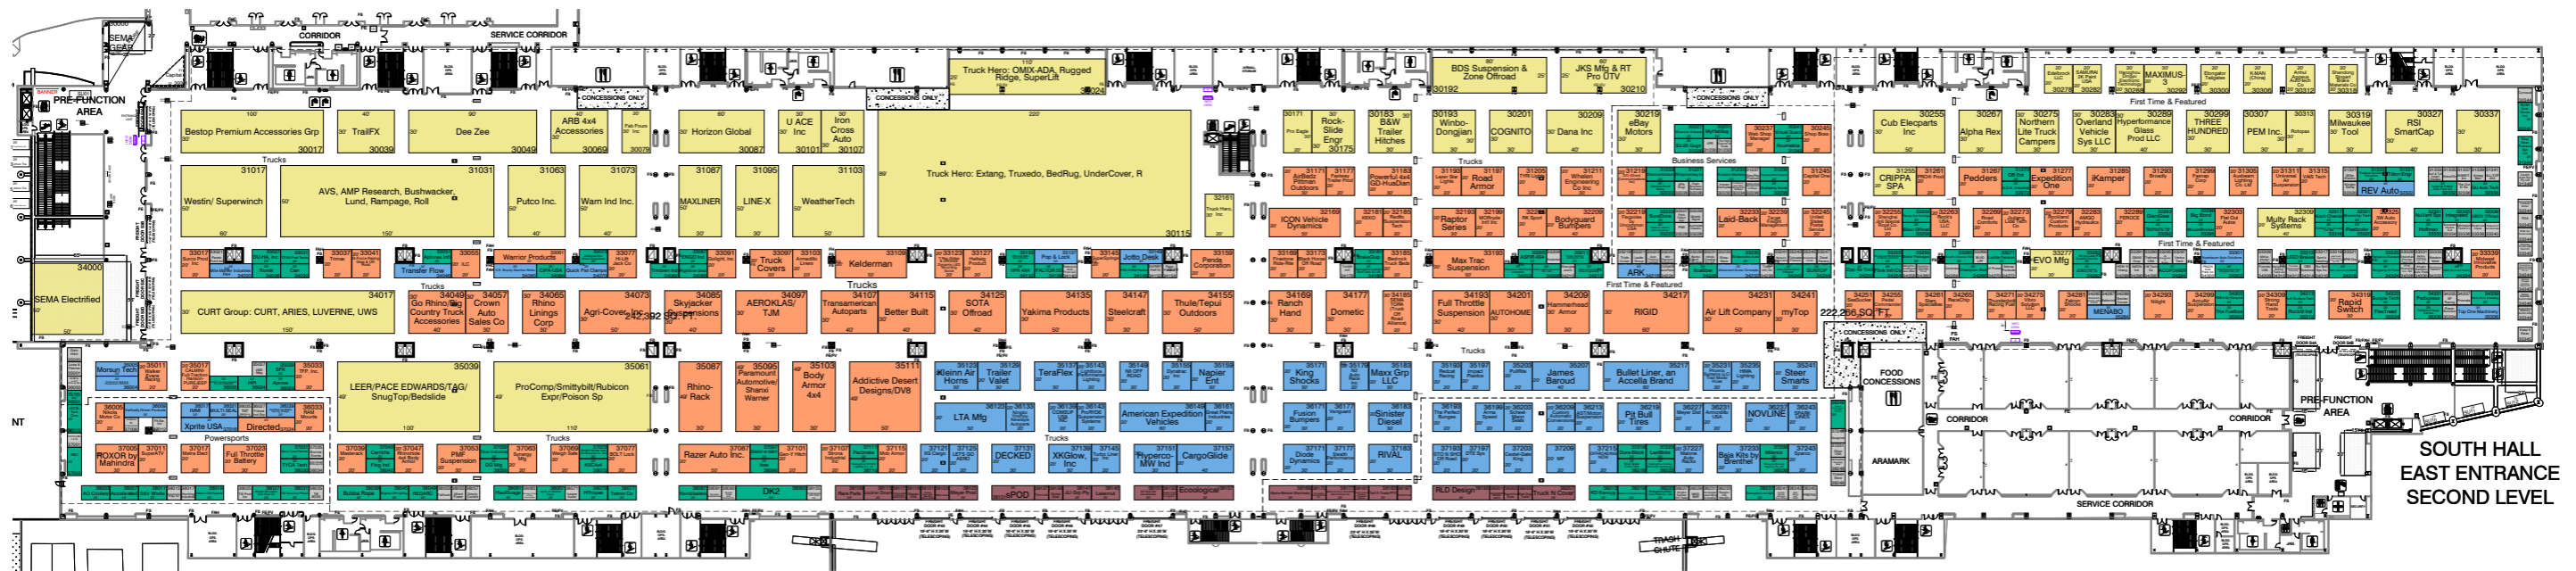

SEMA 2019

NOVEMBER 5 - NOVEMBER 8
LAS VEGAS CONVENTION CENTER - SOUTH HALL-UPPER
LAS VEGAS, NV

FREIGHT TARGET LEGEND		
THURSDAY	10/31/19	8:00 AM
FRIDAY	11/1/19	8:00 AM
SATURDAY	11/2/19	8:00 AM
SUNDAY	11/3/19	8:00 AM
MONDAY	11/4/19	8:00 AM
MONDAY	11/4/19	5:00 PM
★ LAST-IN / FIRST-OUT		