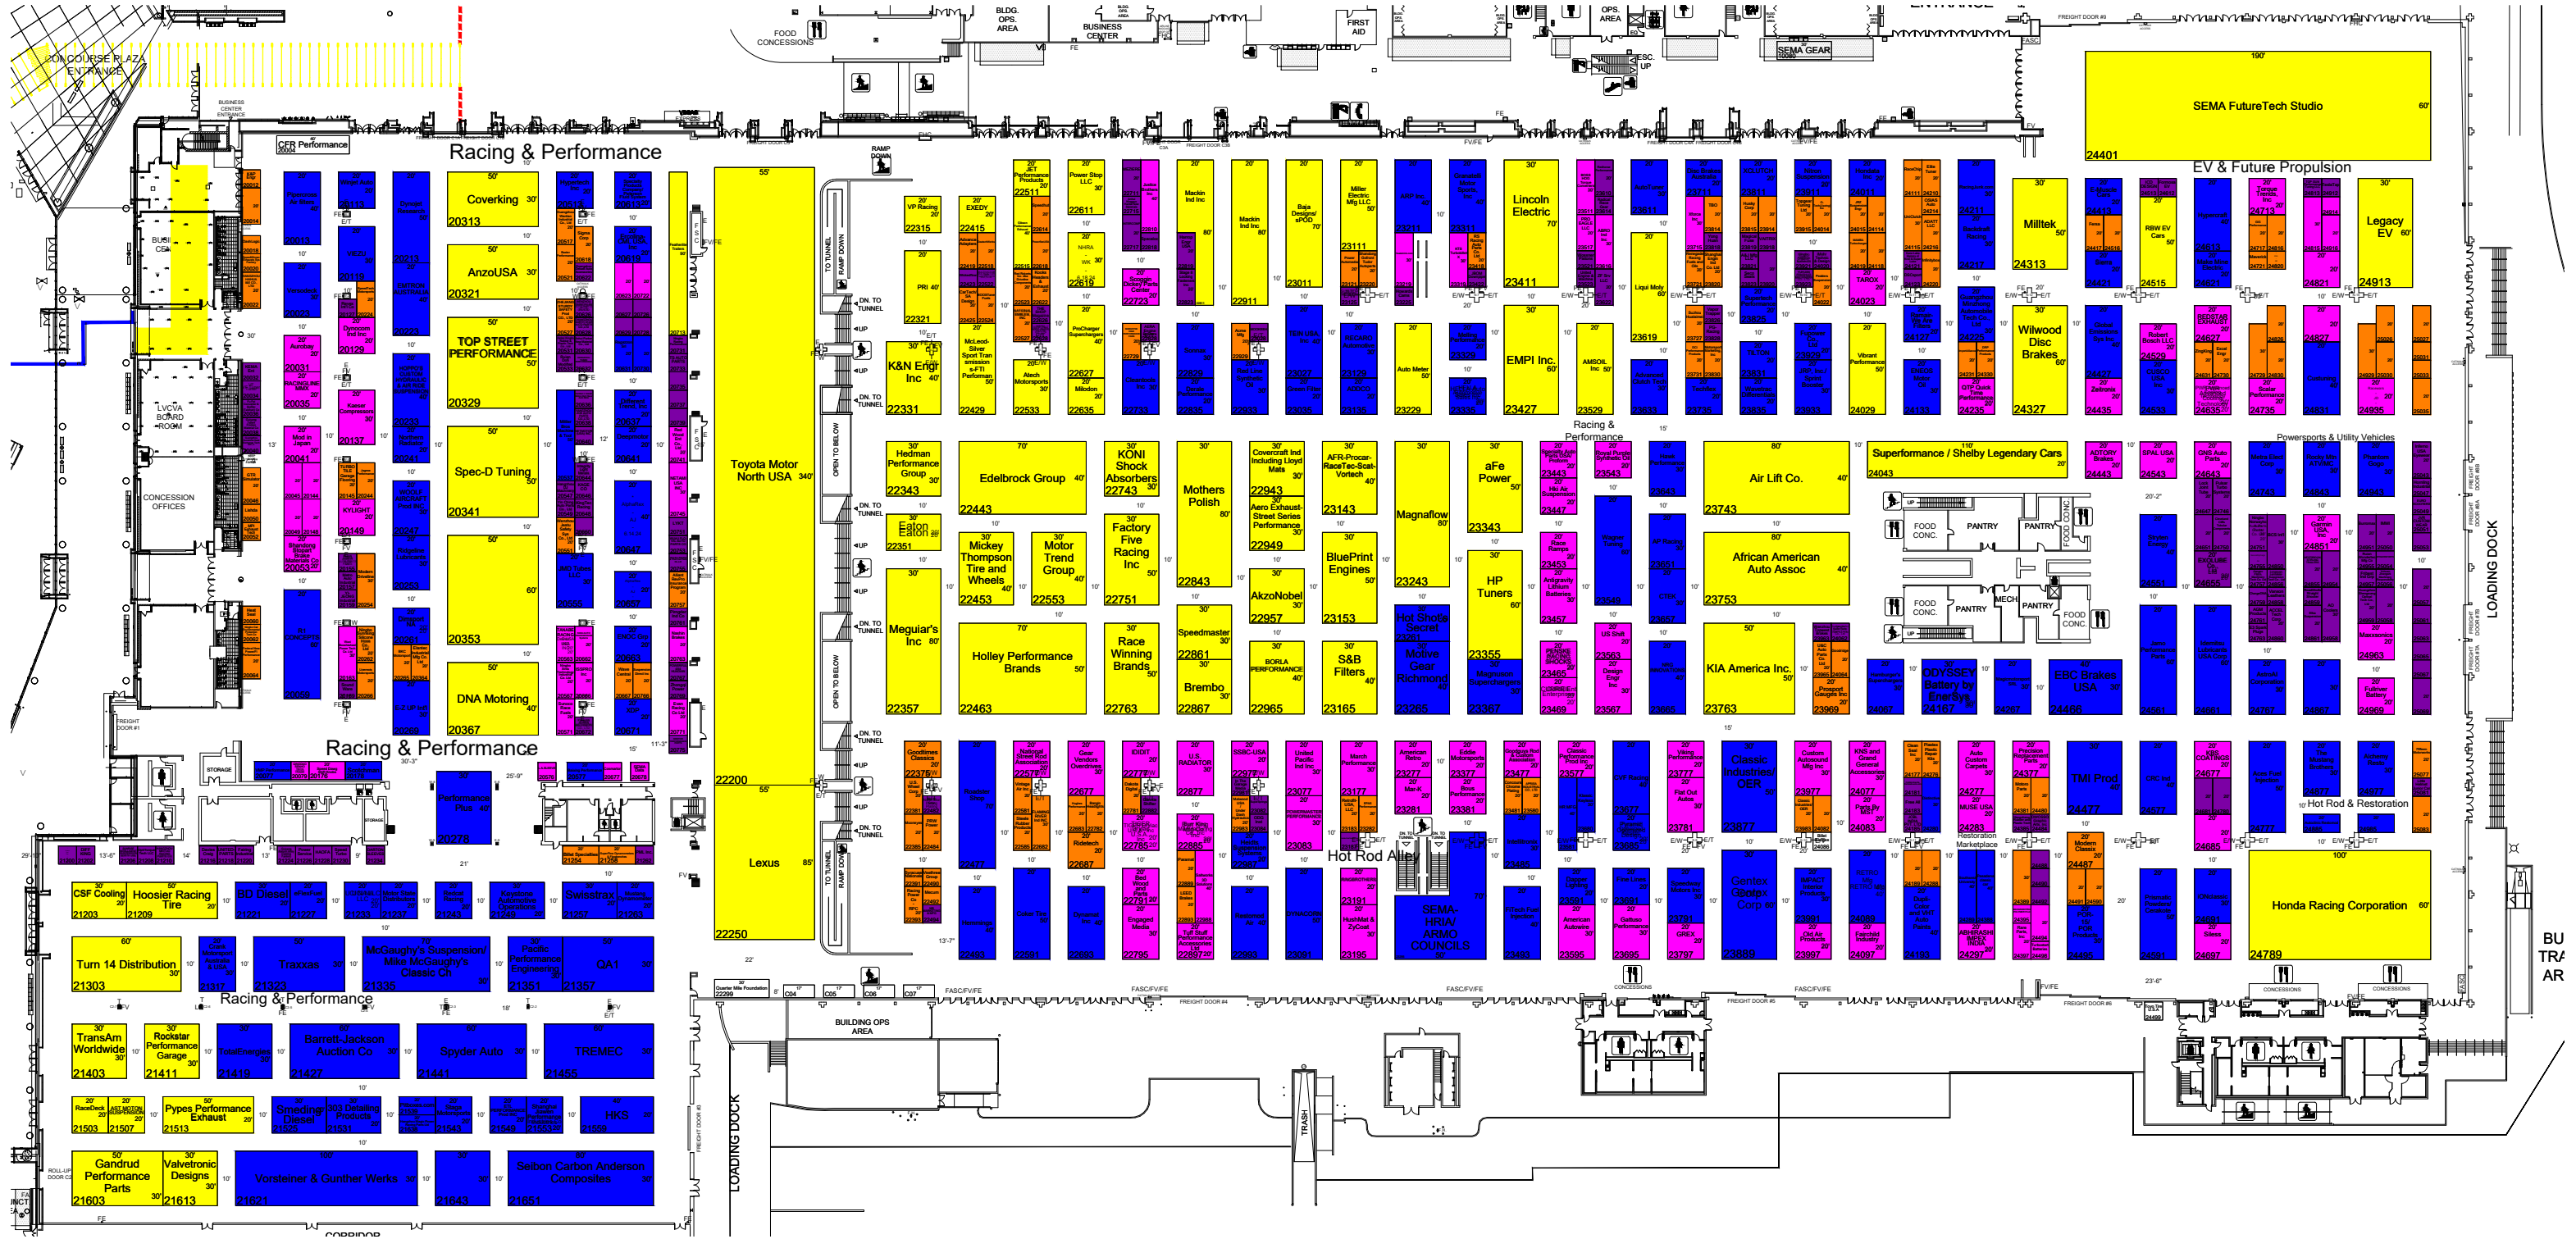

| TARGET LEGEND | |
|---|----------------------------|
| | Thursday, October 31, 2024 |
| | Friday, November 1, 2024 |
| | Saturday, November 2, 2024 |
| | Sunday, November 3, 2024 |
| | Monday, November 4, 2024 |

SEMA SHOW 2024 - 11/05/24 - 11/08/24

LAS VEGAS CONVENTION CENTER - CENTRAL HALL - LAS VEGAS, NV

Disclaimer - This floor plan is preliminary and subject to change pending review and official approval by all authorities having jurisdiction. Every effort has been made to ensure the accuracy of all information contained on this floor plan. However, no warranties, either expressed or implied, are made with respect to this floor plan. If the location of building columns, utilities or other architectural components of the facility is a consideration in the construction or usage of an exhibit, it is the sole responsibility of the exhibitor to physically inspect the facility to verify all dimension and locations. © Copyright 2024, Freeman, all rights reserved. **Confidential and Proprietary** - the information contained herein is the proprietary information of Freeman and by accessing the information, the recipient agrees to keep the information confidential and not disclose it to any third party without the prior consent of Freeman. Recipient also agrees to only use the information for its internal evaluation purposes and for no other purpose, without the prior consent of Freeman.