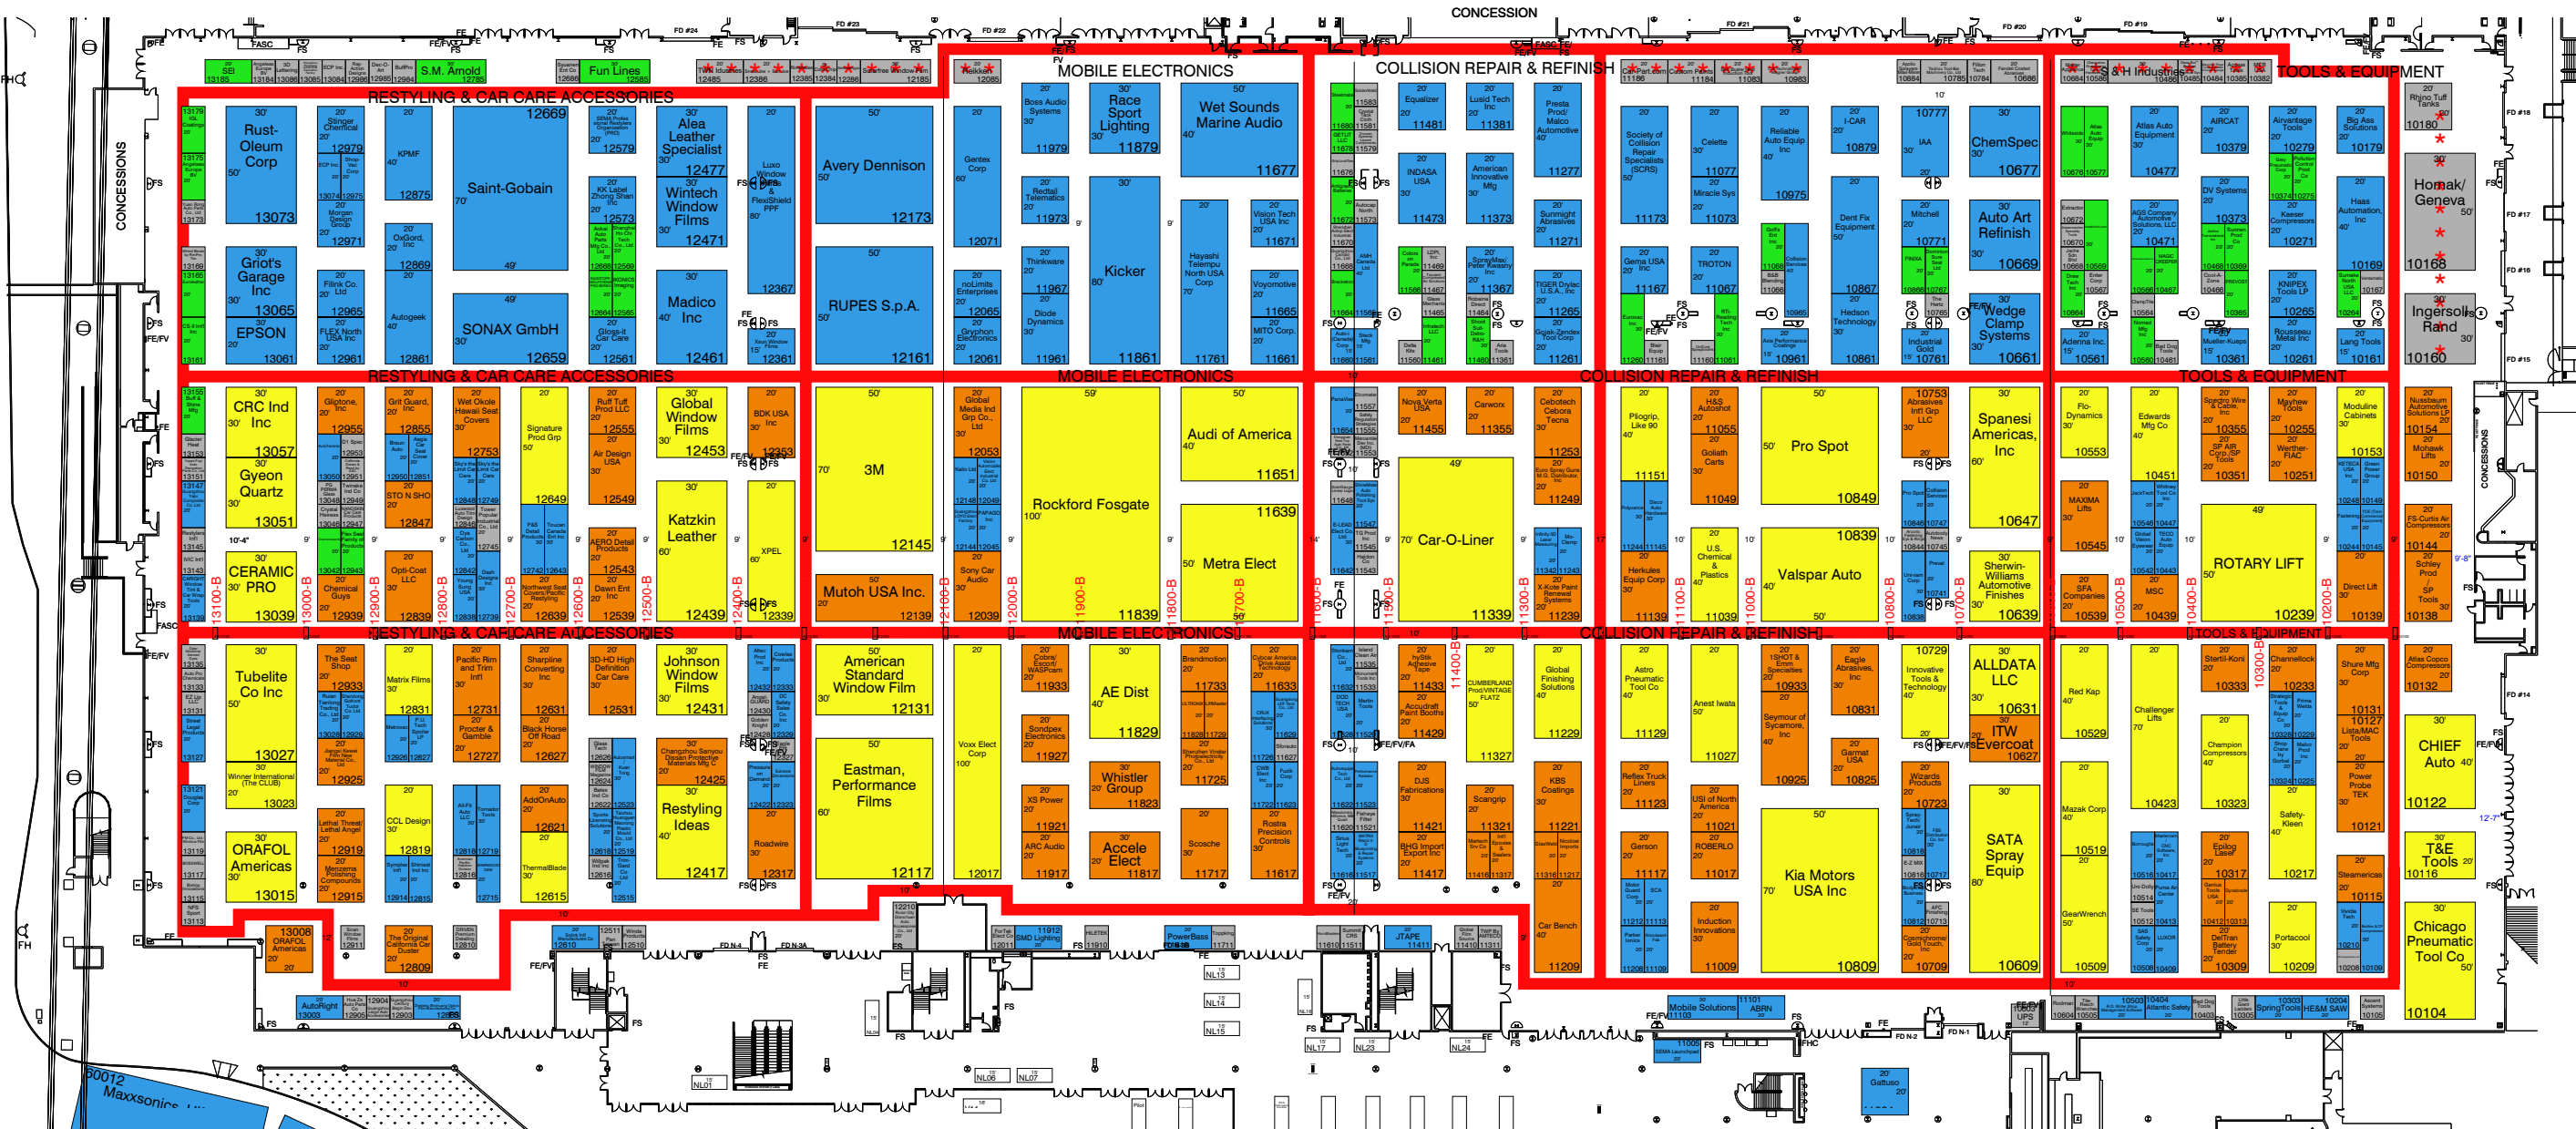

FREIGHT TARGET LEGEND		
THURSDAY	10/26/17	8:00 AM
FRIDAY	10/27/17	8:00 AM
SATURDAY	10/28/17	8:00 AM
SUNDAY	10/29/17	8:00 AM
MONDAY	10/30/17	8:00 AM
MONDAY	10/30/17	3:00 PM
★ LAST-IN / FIRST-OUT		
FOR TARGET DATE CHANGES PLEASE EMAIL SAM BLANTON AT SAM.BLANTON@FREEMANCO.COM		
NO FREIGHT AISLE		

SEMA SHOW 2017

OCTOBER 31 - NOVEMBER 3, 2017

LAS VEGAS CONVENTION CENTER - NORTH HALL

LAS VEGAS, NV

REVISION
Date: 7/27/2017
By: JANESS PRATTI, NRDC

BOOTH COUNT

BLDG. LEGEND:

DRAWING INFO

Passport Line Item Number:

Facility:
LAS VEGAS CONVENTION CENTER
Hall / Level:

City & State:
LAS VEGAS, NV
Scale: CUSTOM
Job #: 422668
AE: DAN BAUMGART
Prod. AE: DAN BAUMGART
Started: 7/27/2017
Started By: JANESS PRATTI, NRDC
Prod. Branch: LAS VEGAS

FREEMAN