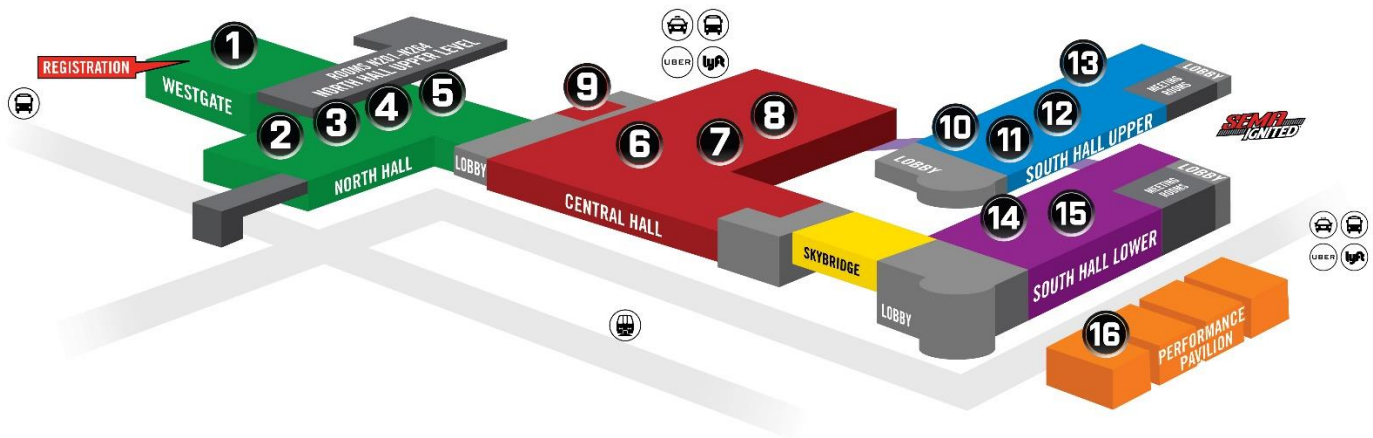

Need To Pick Up Your Media Badge?

Media credentials for all journalists will be available for convenient pick up in the Media Center. (Media badges will NOT be available for pick up in the general registration area.)

Below, are directions for the most efficient and direct routes to the Media Center, Room S229, without a SEMA Show badge.

Need additional help? Call the Media Center (702-943-3542) during Media Center Hours or write to pr@sema.org:

Media Center Hours

Friday, Oct. 26	10:00 a.m. - 4:00 p.m.
Saturday, Oct. 27	9:00 a.m. - 5:00 p.m.
Sunday, Oct. 28	9:00 a.m. - 5:00 p.m.
Monday, Oct. 29	7:30 a.m. - 6:30 p.m.
Tuesday, Oct. 30	7:00 a.m. - 7:00 p.m.
Wednesday, Oct. 31	7:30 a.m. - 6:00 p.m.
Thursday, Nov. 1	8:00 a.m. - 5:30 p.m.
Friday, Nov. 2	8:00 a.m. - 3:00 p.m.

WESTGATE	NORTH HALL	CENTRAL HALL	SOUTH HALL UPPER	SOUTH HALL LOWER
1 FIRST-TIME & FEATURED EXHIBITORS	2 RESTYLING & CAR CARE ACCESSORIES	6 RACING & PERFORMANCE	10 TRUCKS, SUVs & OFF-ROAD	14 GLOBAL TIRE EXPO POWERED BY TIRE
	3 MOBILE ELECTRONICS & TECHNOLOGY	7 HOT ROD ALLEY	11 POWERSPORTS & UTILITY VEHICLES	15 WHEELS & ACCESSORIES
	4 COLLISION REPAIR & REFINISH	8 RESTORATION MARKETPLACE	12 BUSINESS SERVICES	PERFORMANCE PAVILION
	5 TOOLS & EQUIPMENT	9 FIRST-TIME & FEATURED EXHIBITORS	13 FIRST-TIME & FEATURED EXHIBITORS	16 FIRST-TIME & FEATURED EXHIBITORS

From the Monorail

- Exit at the Las Vegas Convention Center stop (NOT to be confused with the Westgate exit, which is near the north side of the Convention Center)
- After exiting at the monorail's Las Vegas Convention Center stop, take the escalator down and walk across the parking lot and into the South Hall lobby