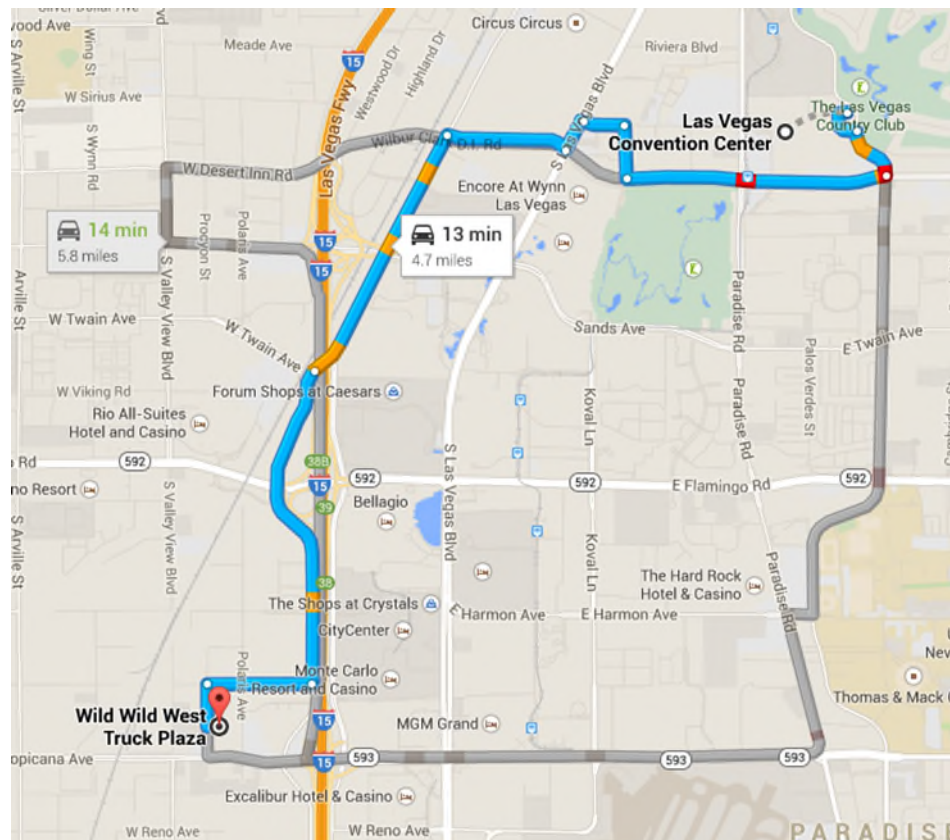

PARKING INFORMATION AUTOS AND TRAILERS/RIGS

Parking during the SEMA Show is limited – plan on taking alternative ways to the Show (Monorail / Taxi / Uber / Lyft / Free Hotel Shuttles).

Overnight parking (other than approved Feature Vehicles) is prohibited on Las Vegas Convention Center (LVCC) property. Any unauthorized trailer/rig/vehicle left overnight will be towed at owner's expense.

Limited ADA-accessible parking will be available in the Platinum Parking Lot (southeast corner of Swenson St. & Desert Inn Rd.) Monday, October 31st – Friday, November 4th.

TRAILER AND RIG PARKING – *updated as of 2/04/2022*

- Trailer and/or Rig is available at the **Wild West Truck Plaza**.
- Do NOT park in MONTHLY LOT.
- See Field Desk for Info/Payment.

Wild West Truck Plaza (4.7 mi from LVCC) – Trailer/Rig Parking Cost: \$15/night (*Subject to change.*)
4830 S. Procyon Avenue
Las Vegas, NV
702-736-2298

Trailer parking is not available at the Freeman Marshaling Yard
NO OVERNIGHT PARKING ON LAS VEGAS CONVENTION CENTER PROPERTY!