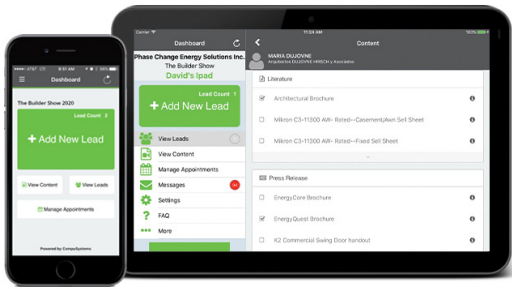

## CompuLEAD® App and Tablet

Develop high-quality sales leads and close more sales.

- Download app on your own phone or rent a tablet
- Capture leads at your booth, networking dinners or anywhere else
- Quickly qualify leads for fast follow-up
- Wireless printer available