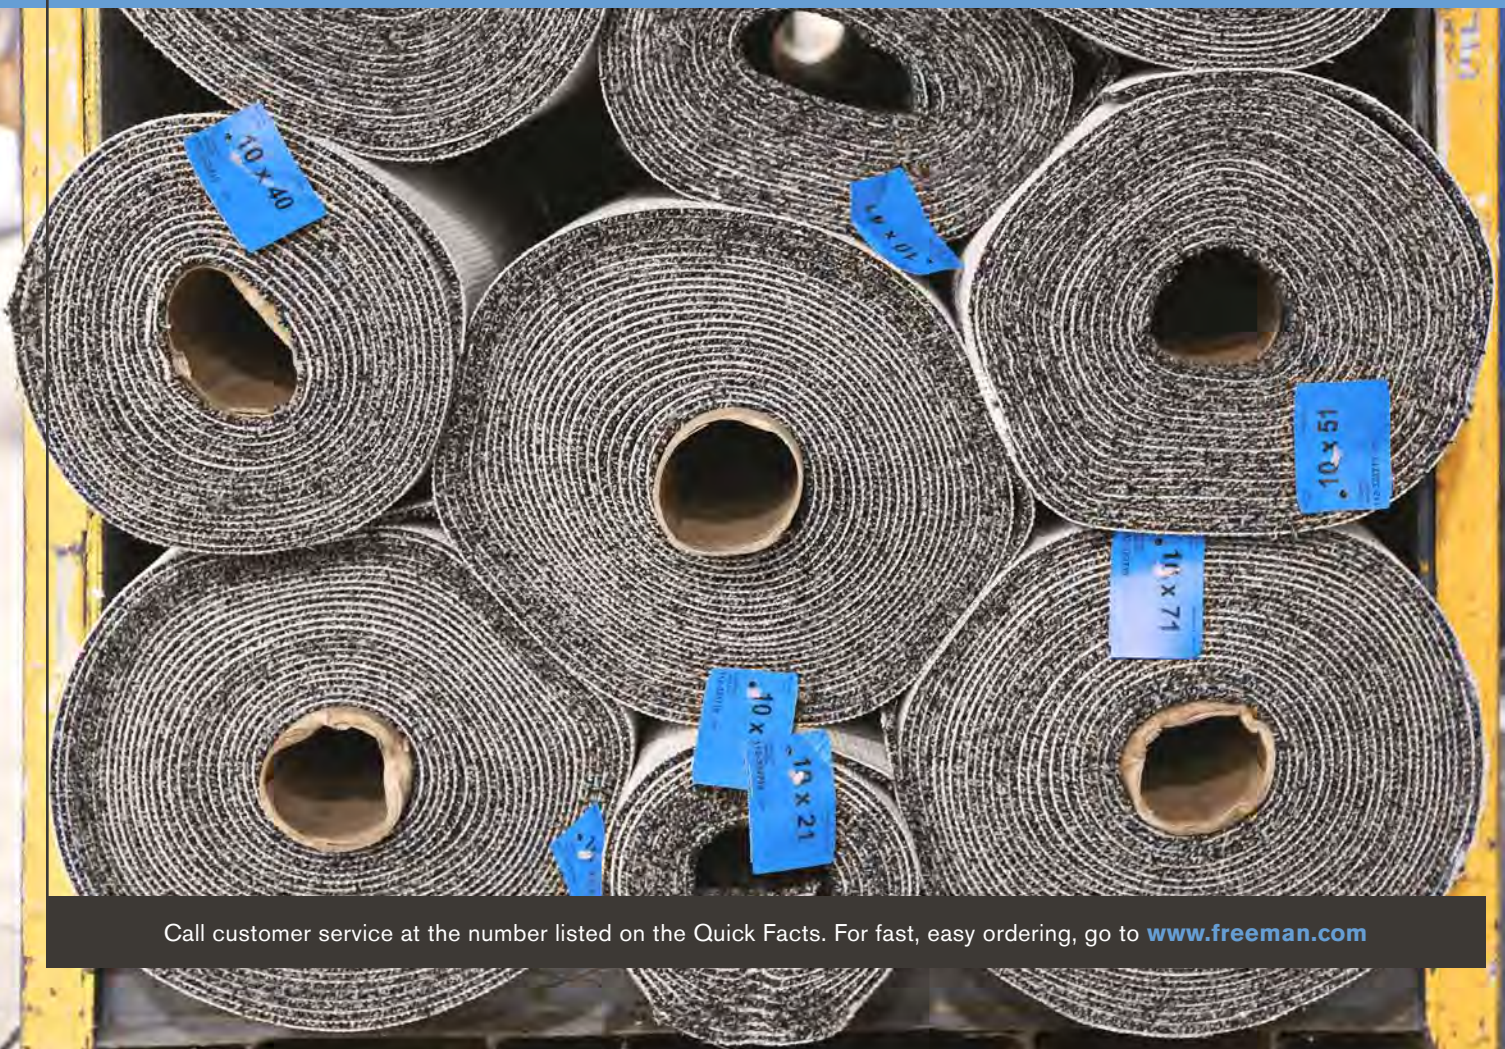

# FROM THE GROUND UP

Engage your audience from the moment they set foot in your exhibit with Freeman's custom carpets. Our colorfast carpeting boasts a consistent shade every time and the padding exceeds industry standards, ensuring that you'll be floored by the quality. Freeman's custom options include borders, patterns and logo applications in both our classic and prestige carpeting lines.

- Colorfast carpet technology guarantees a uniform and professional look throughout the life of your exhibit
- Diverse customization options guarantee the fulfillment of your brand standards
- All carpet and padding is manufactured with recycled material
- Rental prices are all-inclusive so there are never hidden charges for material handling or pickup