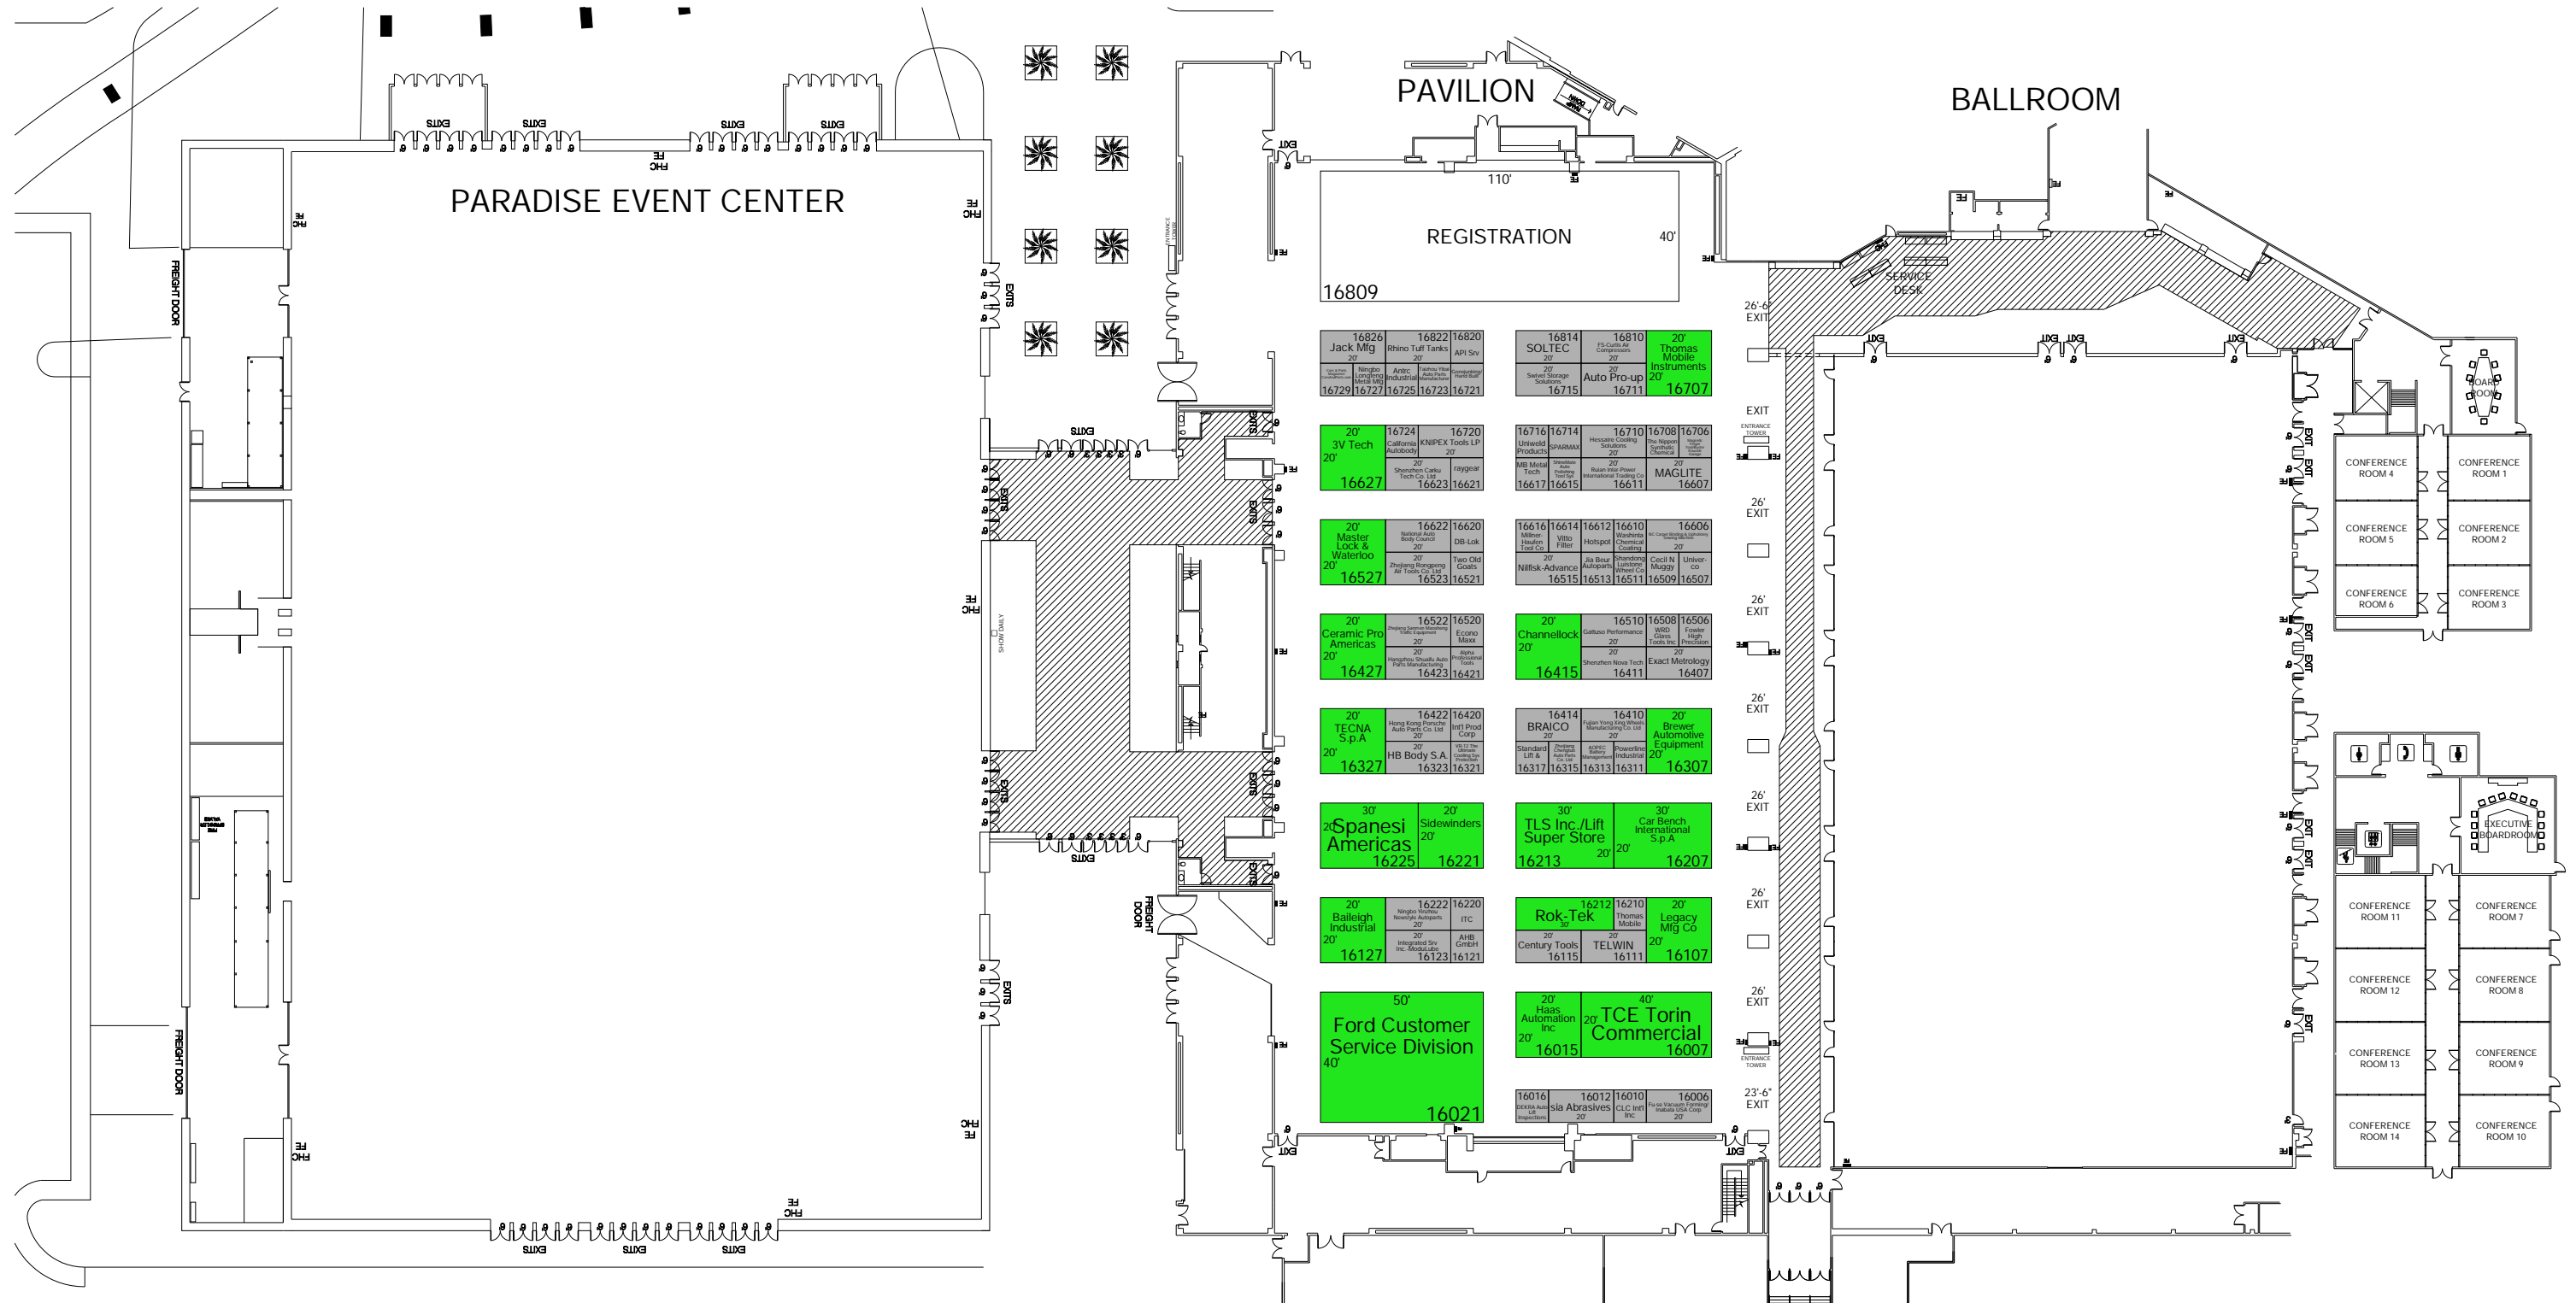

FREIGHT TARGET LEGEND		
THURSDAY	10/30/14	8:00 AM
FRIDAY	10/31/14	8:00 AM
SATURDAY	11/01/14	8:00 AM
SUNDAY	11/02/14	8:00 AM
MONDAY	11/03/14	8:00 AM
MONDAY	11/03/14	2:00 PM
* LAST-IN / FIRST-OUT		
FOR TARGET DATE CHANGES PLEASE EMAIL SAM BLANTON AT SAM.BLANTON@FREEMANCO.COM		
		NO FREIGHT AISLE

SEMA SHOW 2014

NOVEMBER 4 - 7, 2014

WESTGATE - PARADISE EVENT CENTER, PAVILION, & BALLROOM