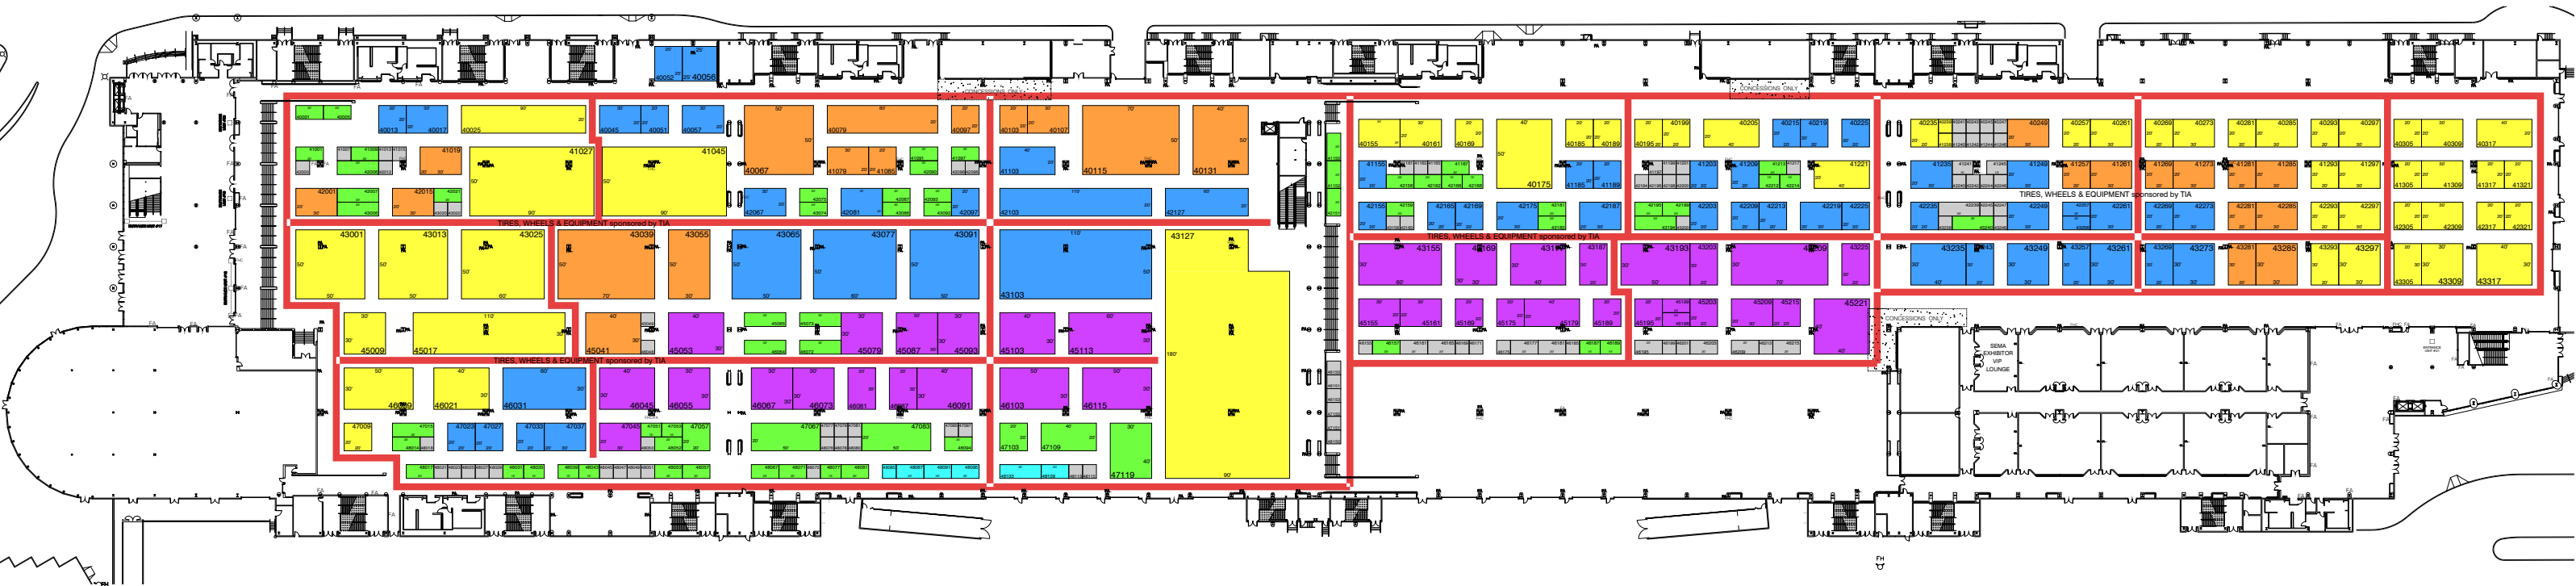

FREIGHT TARGET LEGEND		
THURSDAY	10/29/09	8:00 AM
THURSDAY	10/29/09	1:00 PM
FRIDAY	10/30/09	8:00 AM
FRIDAY	10/30/09	1:00 PM
SATURDAY	10/31/09	8:00 AM
SUNDAY	11/01/09	8:00 AM
MONDAY	11/02/09	8:00 AM
MONDAY	11/02/09	10AM-3PM
LAST-IN / FIRST-OUT		
NO FREIGHT AISLE		
FOR TARGET DATE CHANGES PLEASE EMAIL RON PICKENS AT RON.PICKENS@FREEMANCO.COM		

SEMA SHOW 2009

NOVEMBER 3 - 6, 2009

LAS VEGAS CONVENTION CENTER - SOUTH HALL-LOWER