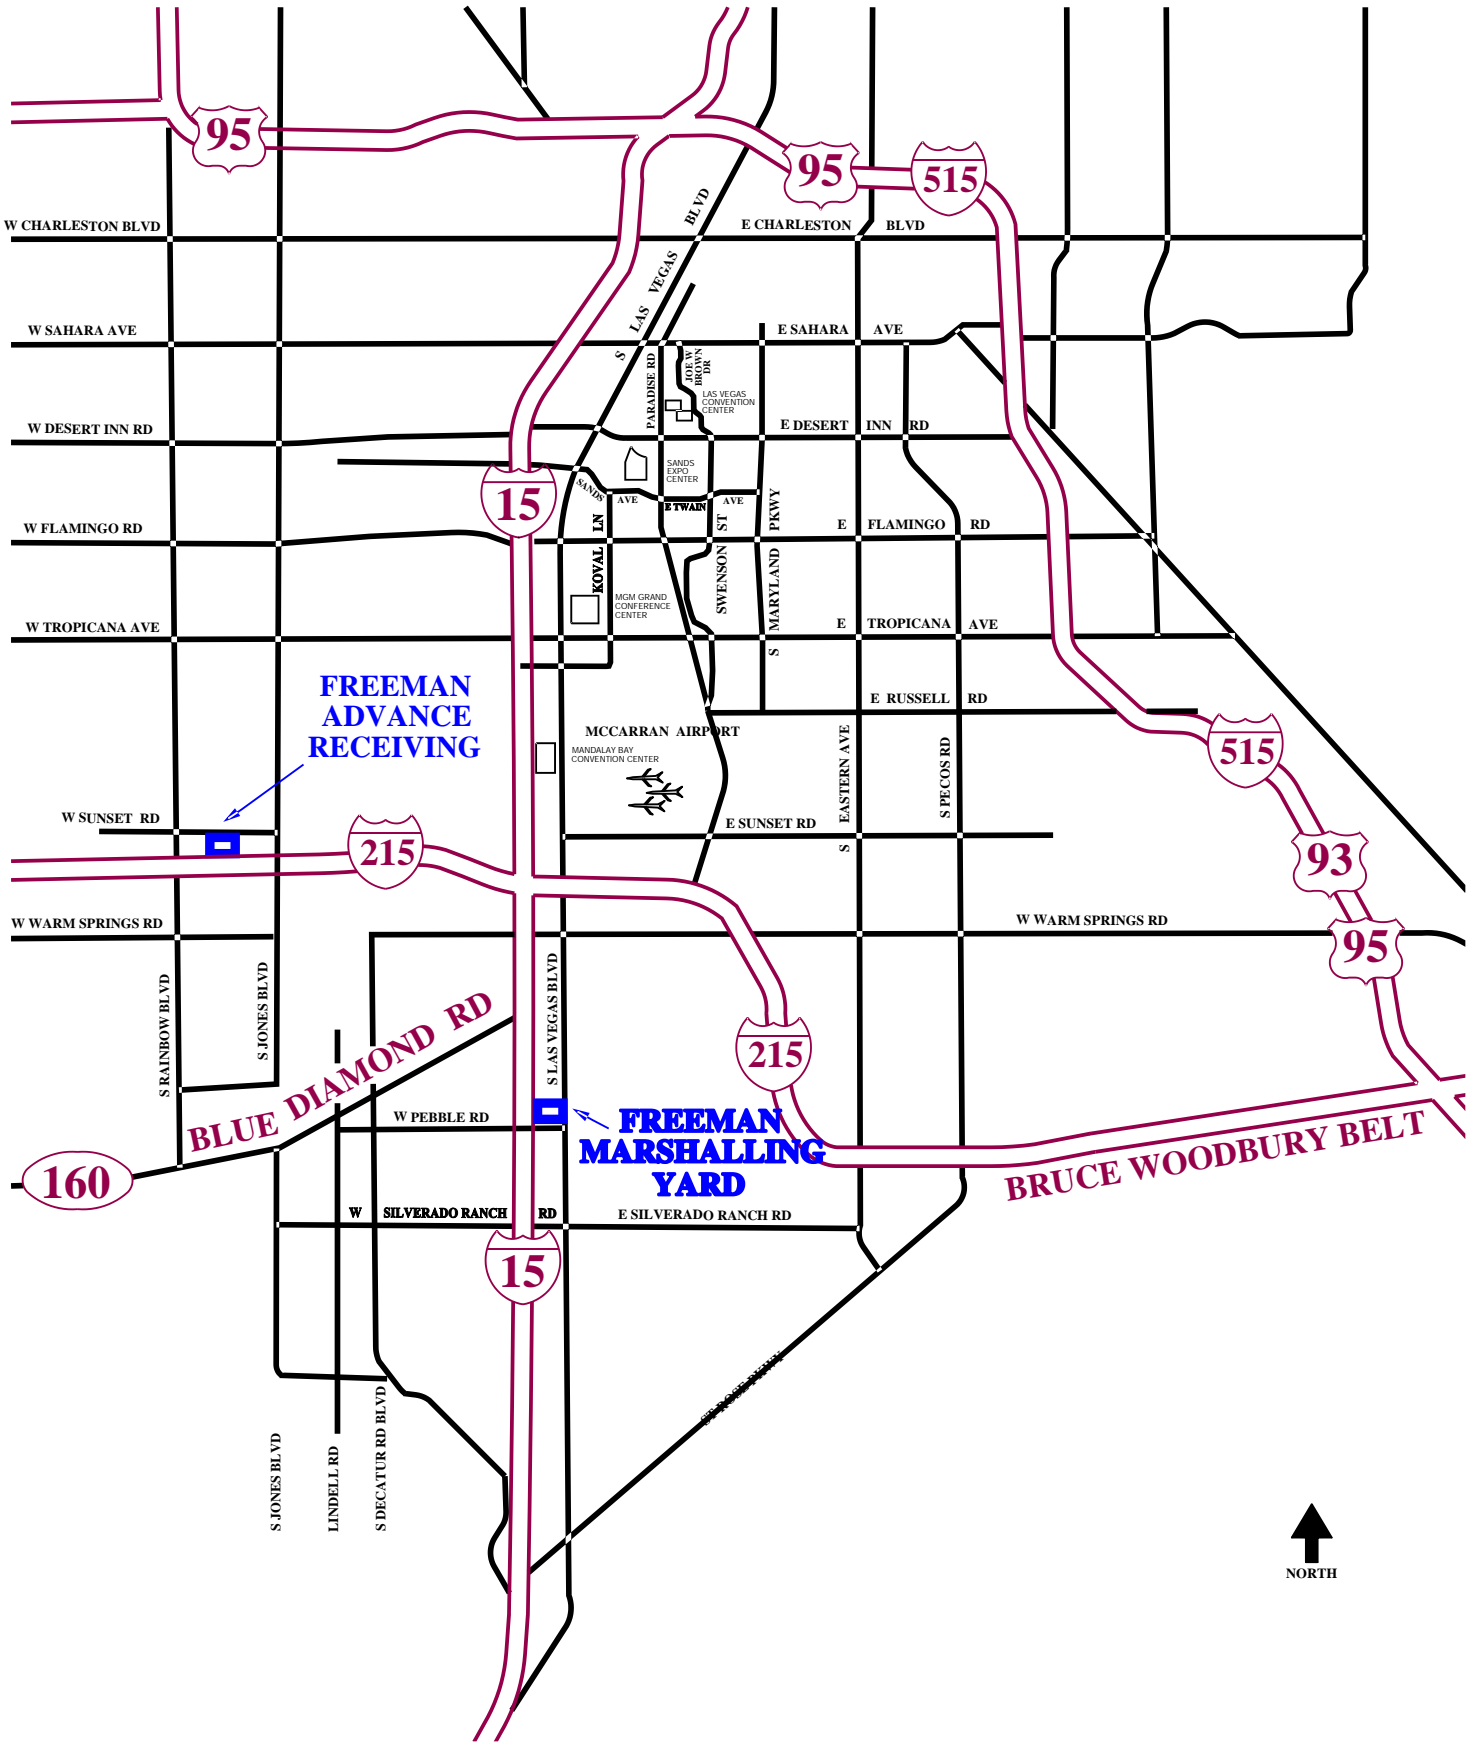

Please note:

Warehouse Hours: 8:00 a.m. to 3:30 p.m. Monday through Friday, Holidays excluded

Directions:

From I-15 Northbound or Southbound

Exit 1-215 West
Exit Rainbow Boulevard - North
Right on Sunset Road
Freeman Cross Dock will be on Right

All carriers will be assigned an unloading number according to driver check-in time.

Directions:

From I-15 Northbound

Exit Silverado Ranch
Left on Las Vegas Boulevard
Left on Pebble Road
Marshalling Yard will be on Right

From US-93 / I-515 Northbound

Exit I-215 West
Exit I-15 Southbound
Exit Blue Diamond Road
East to Las Vegas Boulevard
Right on Las Vegas Boulevard
Right on Pebble Road
Marshalling Yard will be on Right

From I-15 Southbound

Exit Blue Diamond Road
East to Las Vegas Boulevard
Right on Las Vegas Boulevard
Right on Pebble Road
Marshalling Yard will be on Right

PLEASE SEE MAP ON REVERSE SIDE.

FREEMAN freight delivery information